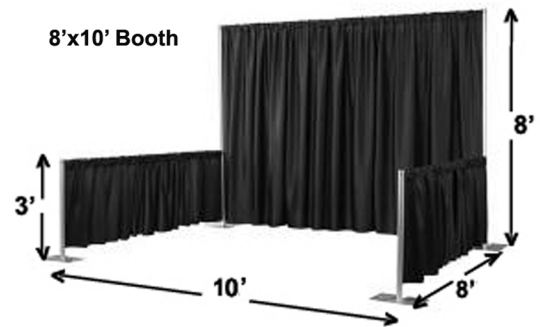

Grand Wedding Expo, Inc.

200 Fatima Drive, Somerset, MA 02726

Tel. 508.472.3093 • www.grand-wedding.com • info@grand-wedding.com

Exhibitor Information

Venue: Venus de Milo Restaurant & Event Center

Address: 75 G.A.R. Highway, Swansea, MA 02777

Date & Time of Event: Sunday, January 12, 2025, from 11AM to 3PM

Booth Sizes & Rates:

8'x10' - $790

8'x20' - $1500

10'x16' - $1600 (end cap, limited availability)

Printed Program Display Ad - $100

Electric hook up - $50

50% deposit required upon signing

Payment options are checks, credit cards and PayPal.

Includes pipe and drape, one table with single booth, 2 tables with double booth, linens, chairs, company name sign and waste basket. Besides exhibiting space your business will also receive the prospect list, a listing on our website for 12 months with a link to your website address or social media channel, option to place a promotional item in the swag bags.