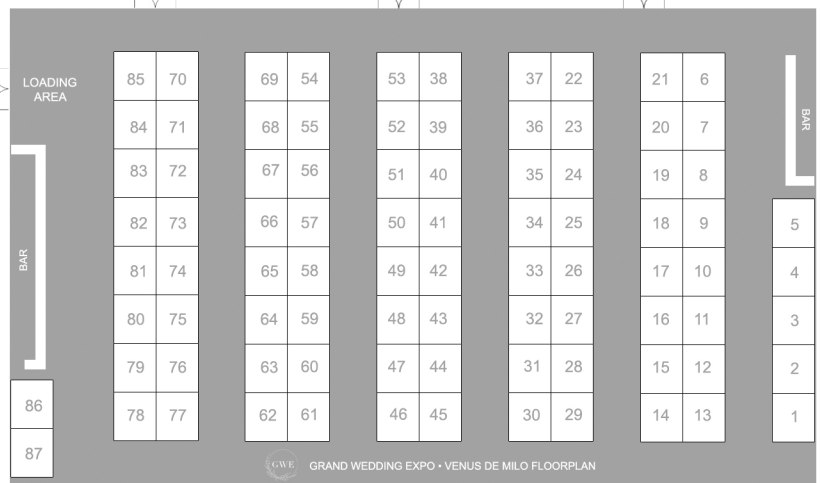

Date & Time of Event: Sunday, January 12, 2025, from 11AM to 3PM

Booth Sizes & Rates:

8'x10' - \$790

8'x20' - \$1500

10'x16' - \$1600 (end cap, limited availability)

Printed Program Display Ad - \$100

Electric hook up - \$50

Contact us for more information and to book your space.

Grand Wedding Expo
200 Fatima Drive
Somerset, MA 02726
info@grand-wedding.com
508.472.3093

2025 Expo

Coverage Map

Venus de Milo is conveniently located on Route 6 in Swansea, MA. Our marketing for this event covers the entire area highlighted on the map above.